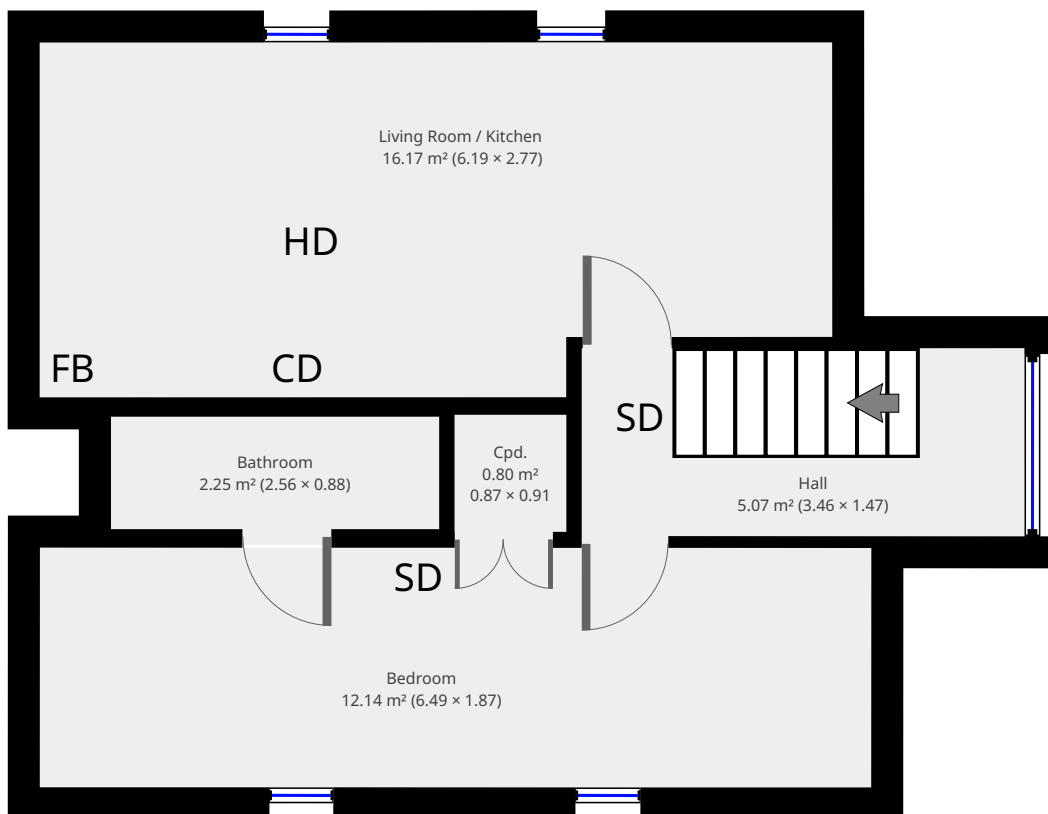

# Floor Plan Version 1

4 Beech Grove Flat 5, Hull, England HU5 1LY

## Statistics

Area: 45 m<sup>2</sup>  
1 Floor  
1 Bedroom  
1 Bathroom

## 2nd Floor

- HD - Heat Detector
- SD - Smoke Detector
- FB - Fire Blanket
- CD - Carbon Monoxide Detector