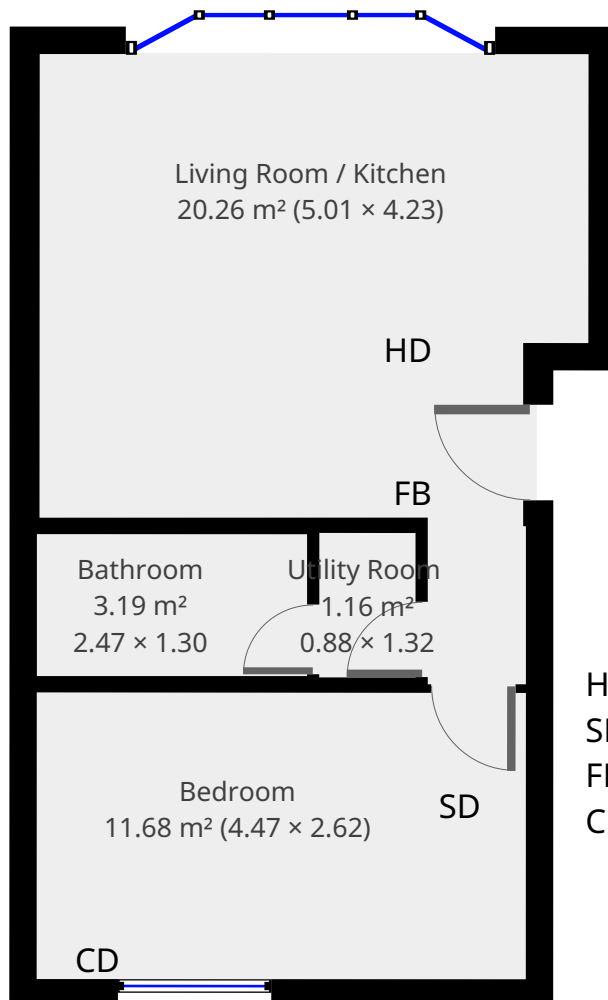

Ground Floor

HD - Heat Detector
SD - Smoke Detector
FB - Fire Blanket
CD - Carbon Monoxide Detector