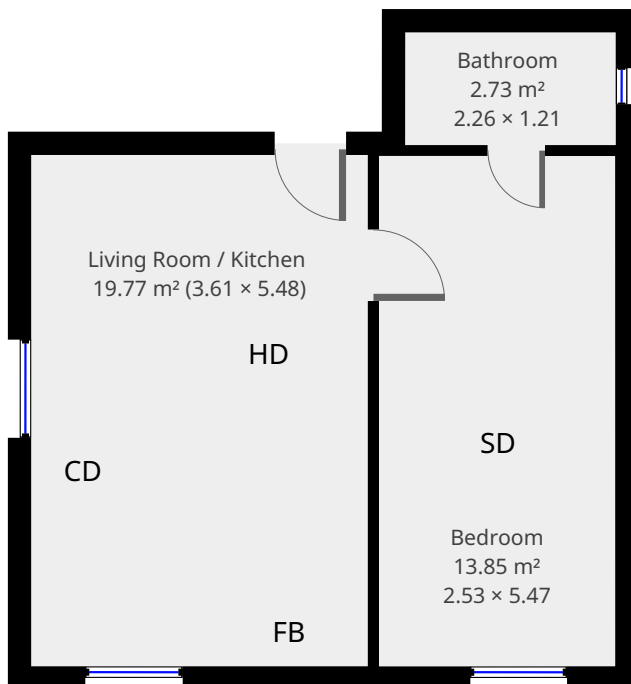

Floor Plan Version 1

6 Beech Grove Flat 7, Hull, England HU5 1LY

Statistics

Area: 44 m²
1 Floor
1 Bedroom
1 Bathroom

Ground Floor

HD - Heat Detector
SD - Smoke Detector
FB - Fire Blanket
CD - Carbon Monoxide Detector