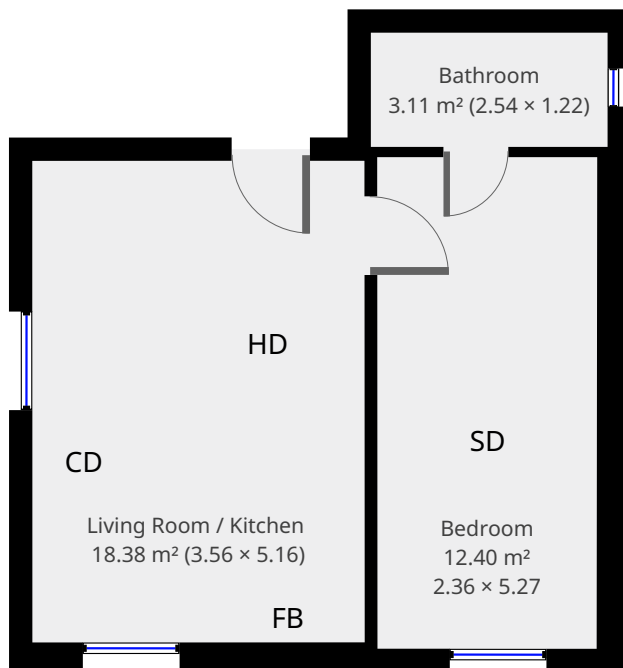

Floor Plan Version 1

6 Beech Grove Flat 6, Hull, England HU5 1LY

Statistics

Area: 41 m²
1 Floor
1 Bedroom
1 Bathroom

Ground Floor

HD - Heat Detector
SD - Smoke Detector
FB - Fire Blanket
CD - Carbon Monoxide Detector