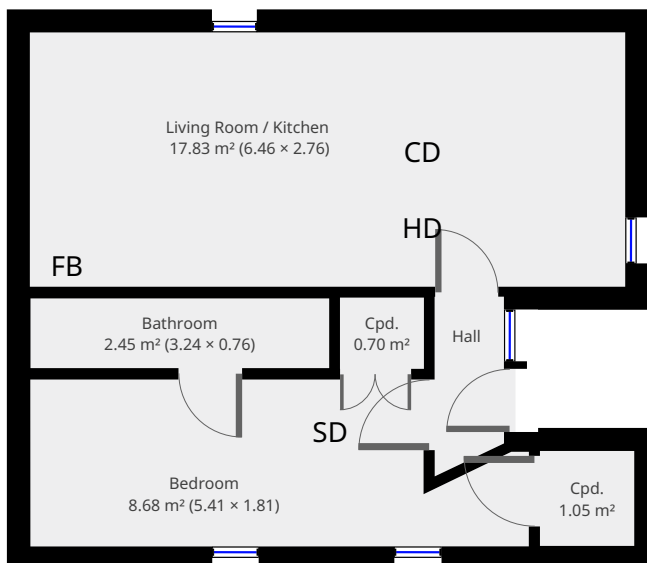

Ground Floor

HD - Heat Detector
SD - Smoke Detector
FB - Fire Blanket
CD - Carbon Monoxide Detector