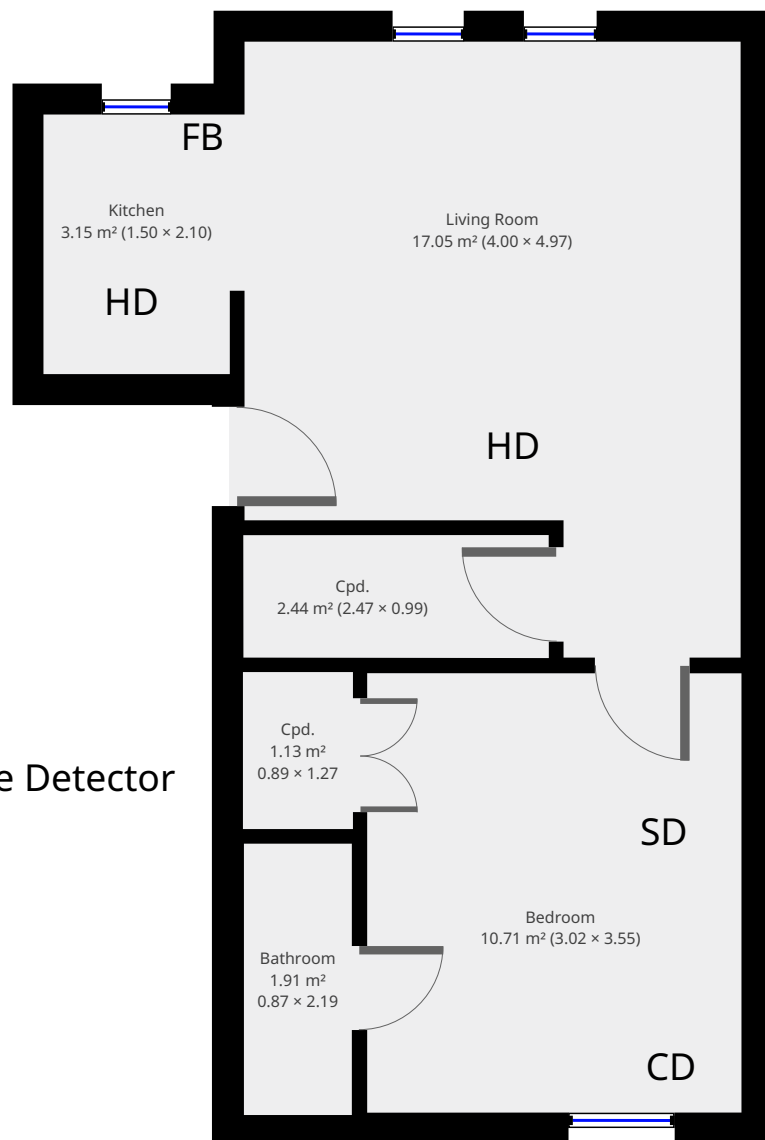

# Floor Plan Version 1

6 Beech Grove Flat 4, Hull, England HU5 1LY

## Statistics

Area: 45 m<sup>2</sup>  
1 Floor  
1 Bedroom  
1 Bathroom

## Ground Floor

- HD - Heat Detector
- SD - Smoke Detector
- FB - Fire Blanket
- CD - Carbon Monoxide Detector