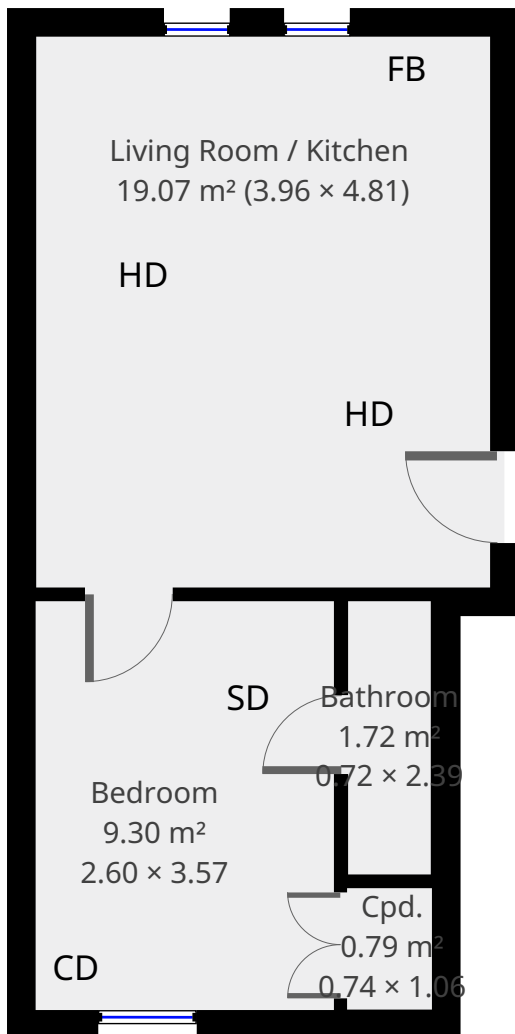

Floor Plan Version 1

6 Beech Grove Flat 3, Hull, England HU5 1LY

Statistics

Area: 38 m²
1 Floor
1 Bedroom
1 Bathroom

Ground Floor

HD - Heat Detector
SD - Smoke Detector
FB - Fire Blanket
CD - Carbon Monoxide Detector