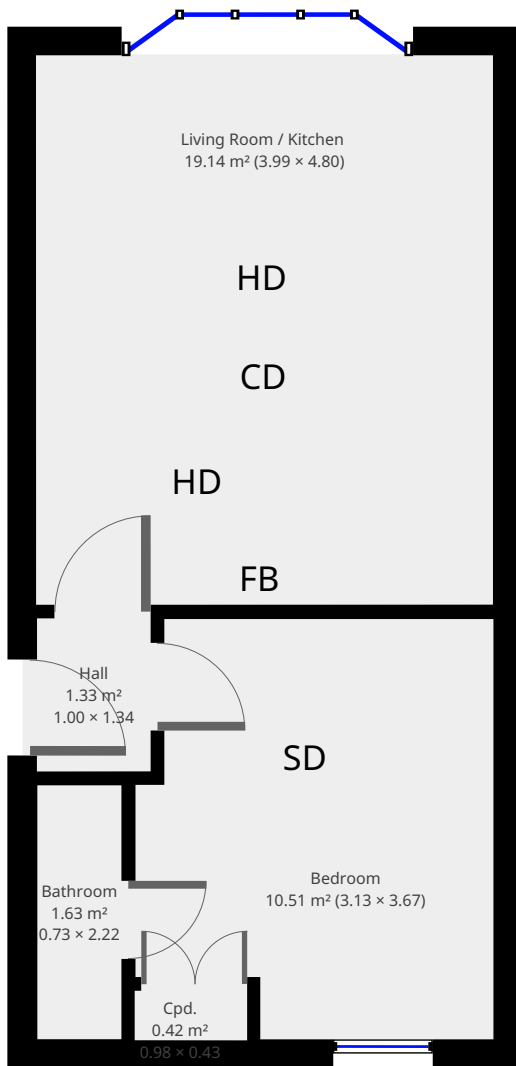

Floor Plan Version 1

6 Beech Grove Flat 2, Hull, England HU5 1LY

Statistics

Area: 41 m²
1 Floor
1 Bedroom
1 Bathroom

Ground Floor

HD - Heat Detector
SD - Smoke Detector
FB - Fire Blanket
CD - Carbon Monoxide Detector