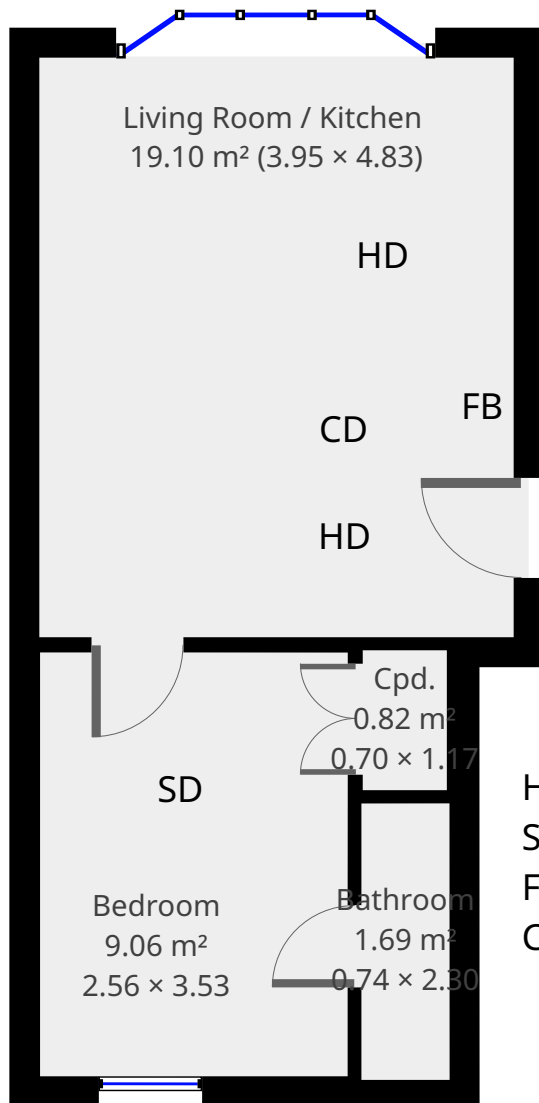

Ground Floor

HD - Heat Detector
SD - Smoke Detector
FB - Fire Blanket
CD - Carbon Monoxide Detector