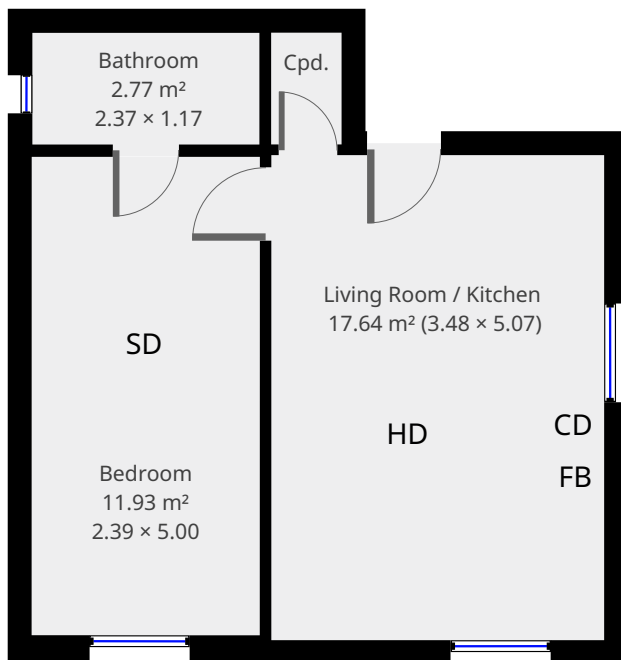

Floor Plan Version 1

5 Beech Grove Flat 7, Hull, England HU5 1LY

Statistics

Area: 41 m²
1 Floor
1 Bedroom
1 Bathroom

1st Floor

HD - Heat Detector
SD - Smoke Detector
FB - Fire Blanket
CD - Carbon Monoxide Detector