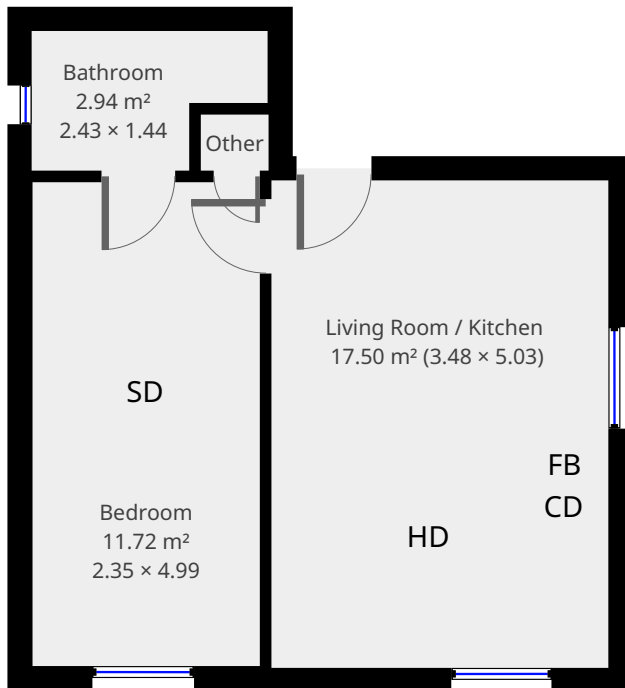

Floor Plan Version 1

5 Beech Grove Flat 6, Hull, England HU5 1LY

Statistics

Area: 40 m²
1 Floor
1 Bedroom
1 Bathroom

Ground Floor

HD - Heat Detector
SD - Smoke Detector
FB - Fire Blanket
CD - Carbon Monoxide Detector