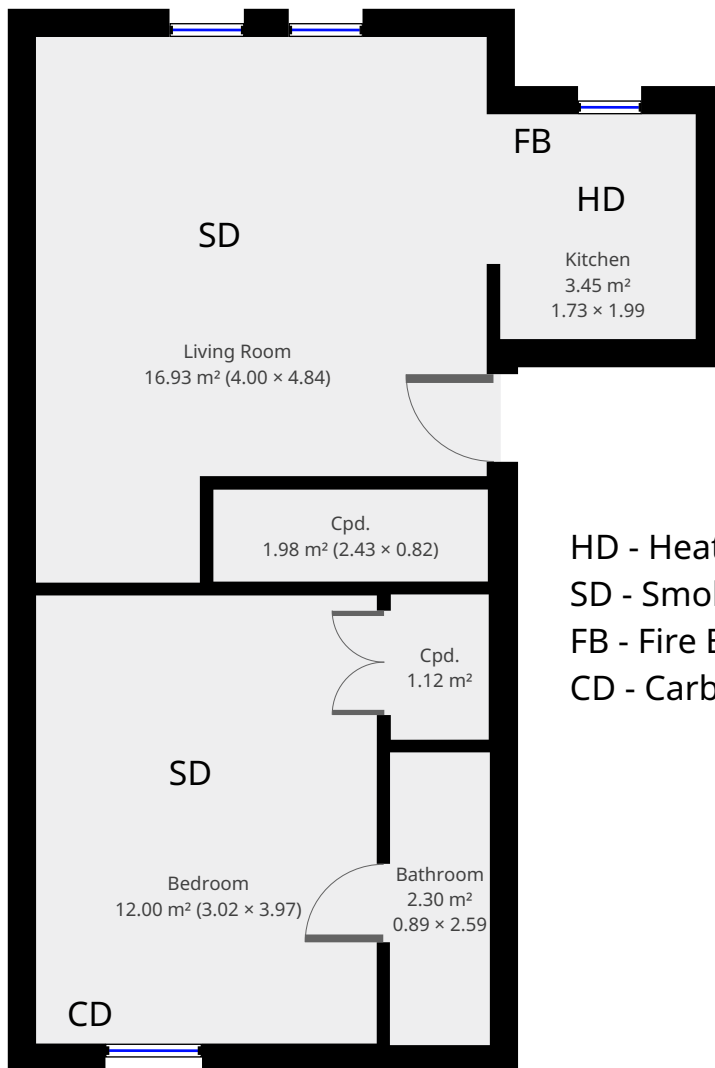

Floor Plan Version 1

5 Beech Grove Flat 4, Hull, England HU5 1LY

Statistics

Area: 47 m²
1 Floor
1 Bedroom
1 Bathroom

1st Floor

HD - Heat Detector
SD - Smoke Detector
FB - Fire Blanket
CD - Carbon Monoxide Detector