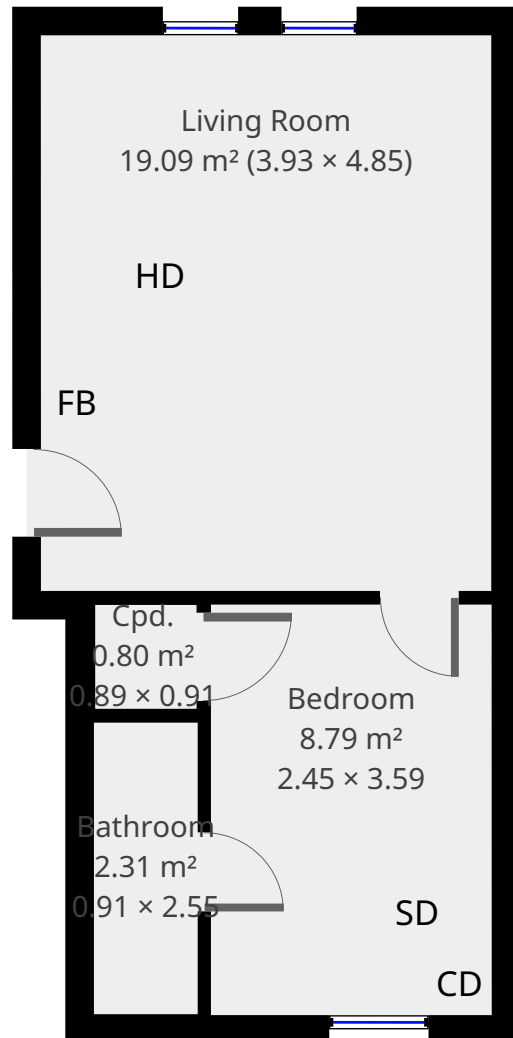

Floor Plan Version 1

5 Beech Grove Flat 3, Hull, England HU5 1LY

Statistics

Area: 38 m²
1 Floor
1 Bedroom
1 Bathroom

1st Floor

HD - Heat Detector
SD - Smoke Detector
FB - Fire Blanket
CD - Carbon Monoxide Detector