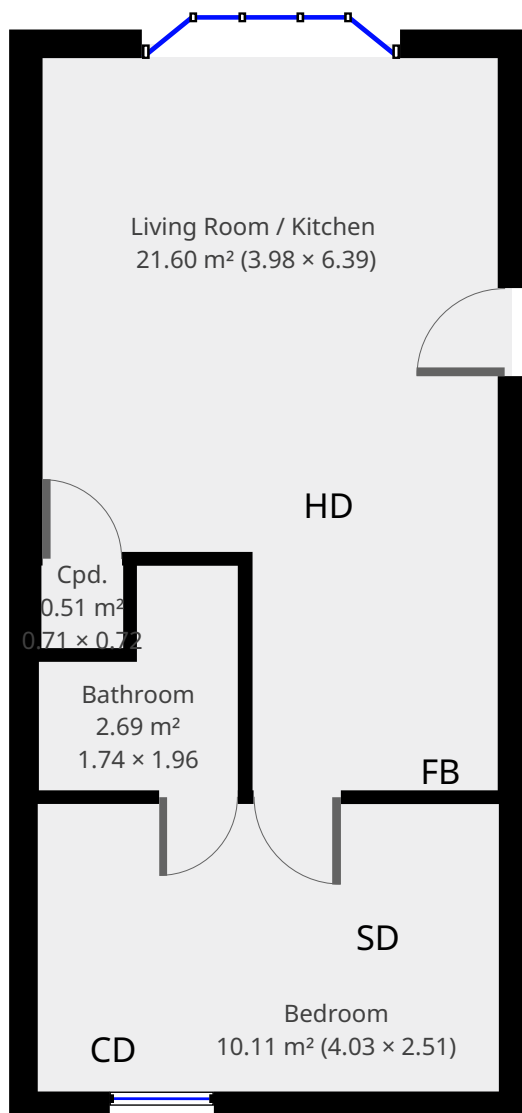

Ground Floor

HD - Heat Detector
SD - Smoke Detector
FB - Fire Blanket
CD - Carbon Monoxide Detector