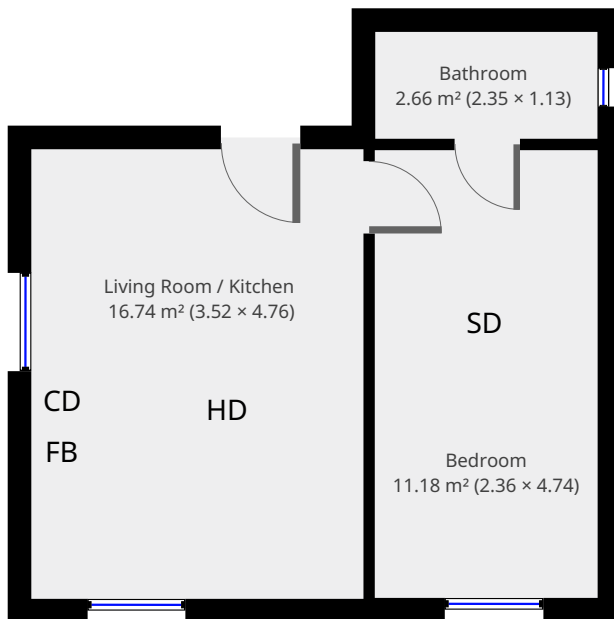

Floor Plan Version 1

4 Beech Grove Flat 7, Hull, England HU5 1LY

Statistics

Area: 38 m²
1 Floor
1 Bedroom
1 Bathroom

1st Floor

HD - Heat Detector
SD - Smoke Detector
FB - Fire Blanket
CD - Carbon Monoxide Detector