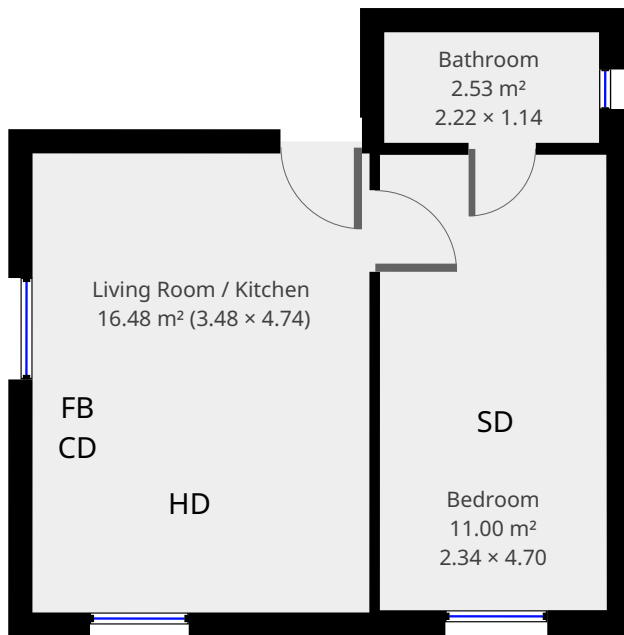

Floor Plan Version 1

4 Beech Grove Flat 6, Hull, England HU5 1LY

Statistics

Area: 37 m²
1 Floor
1 Bedroom
1 Bathroom

Ground Floor

HD - Heat Detector
SD - Smoke Detector
FB - Fire Blanket
CD - Carbon Monoxide Detector