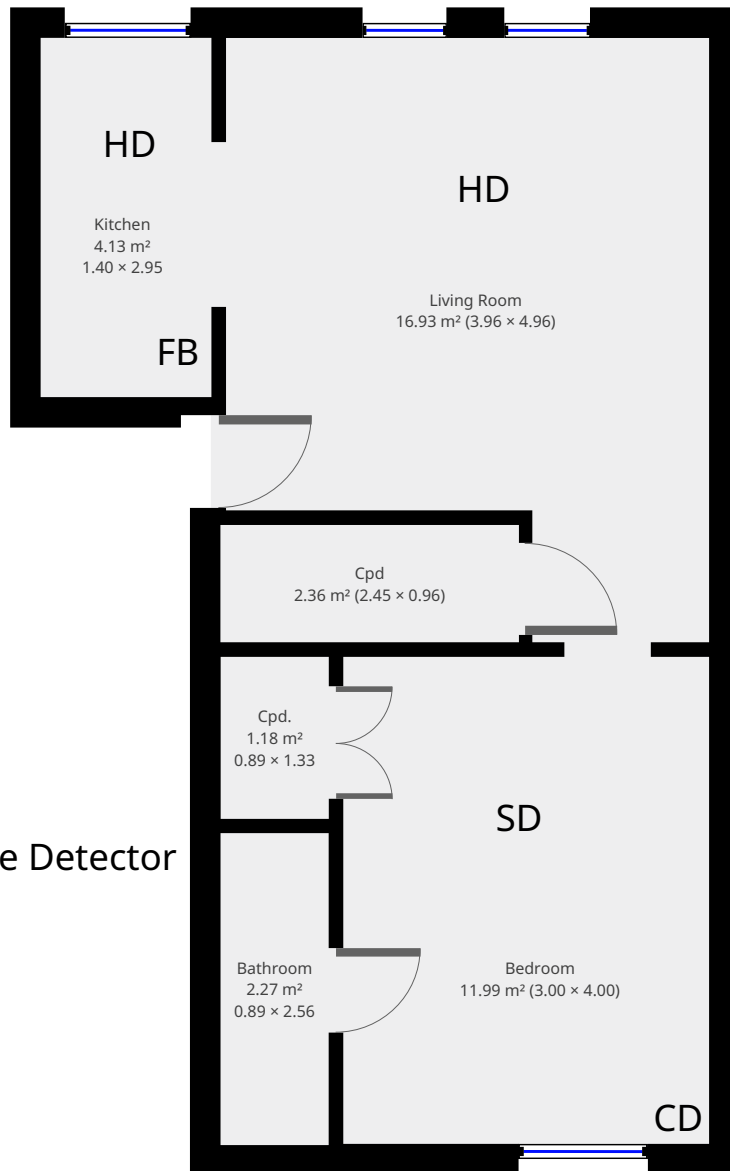

Floor Plan Version 1

4 Beech Grove Flat 3, Hull, England HU5 1LY

Statistics

Area: 48 m²
1 Floor
1 Bedroom
1 Bathroom

1st Floor

HD - Heat Detector
SD - Smoke Detector
FB - Fire Blanket
CD - Carbon Monoxide Detector