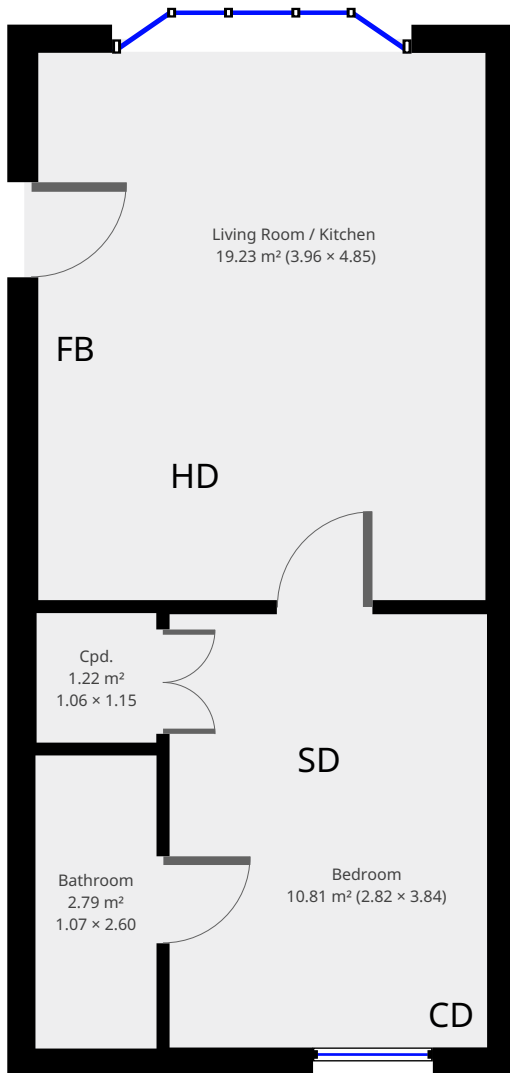

Floor Plan Version 1

4 Beech Grove Flat 2, Hull, England HU5 1LY

Statistics

Area: 42 m²
1 Floor
1 Bedroom
1 Bathroom

Ground Floor

HD - Heat Detector
SD - Smoke Detector
FB - Fire Blanket
CD - Carbon Monoxide Detector