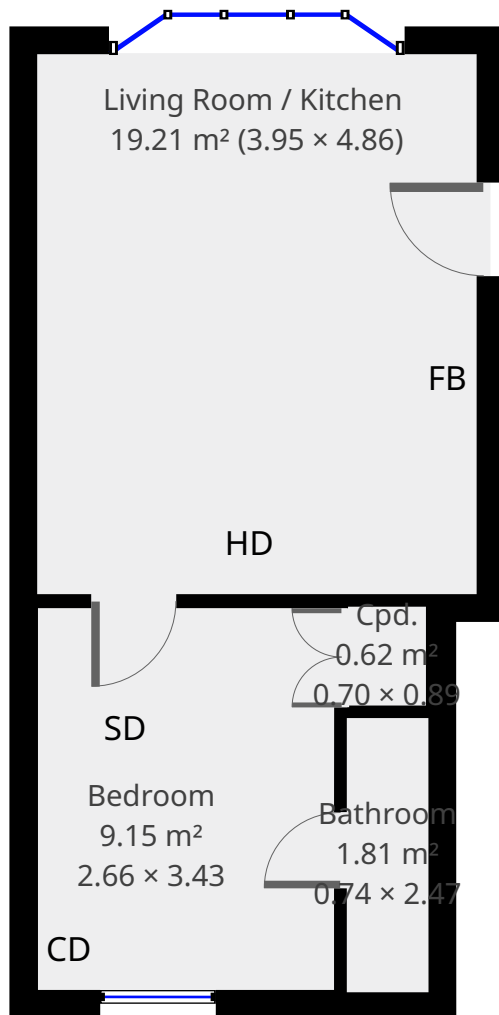

Floor Plan Version 1

4 Beech Grove Flat 1, Hull, England HU5 1LY

Statistics

Area: 38 m²

1 Floor

1 Bedroom

1 Bathroom

Ground Floor