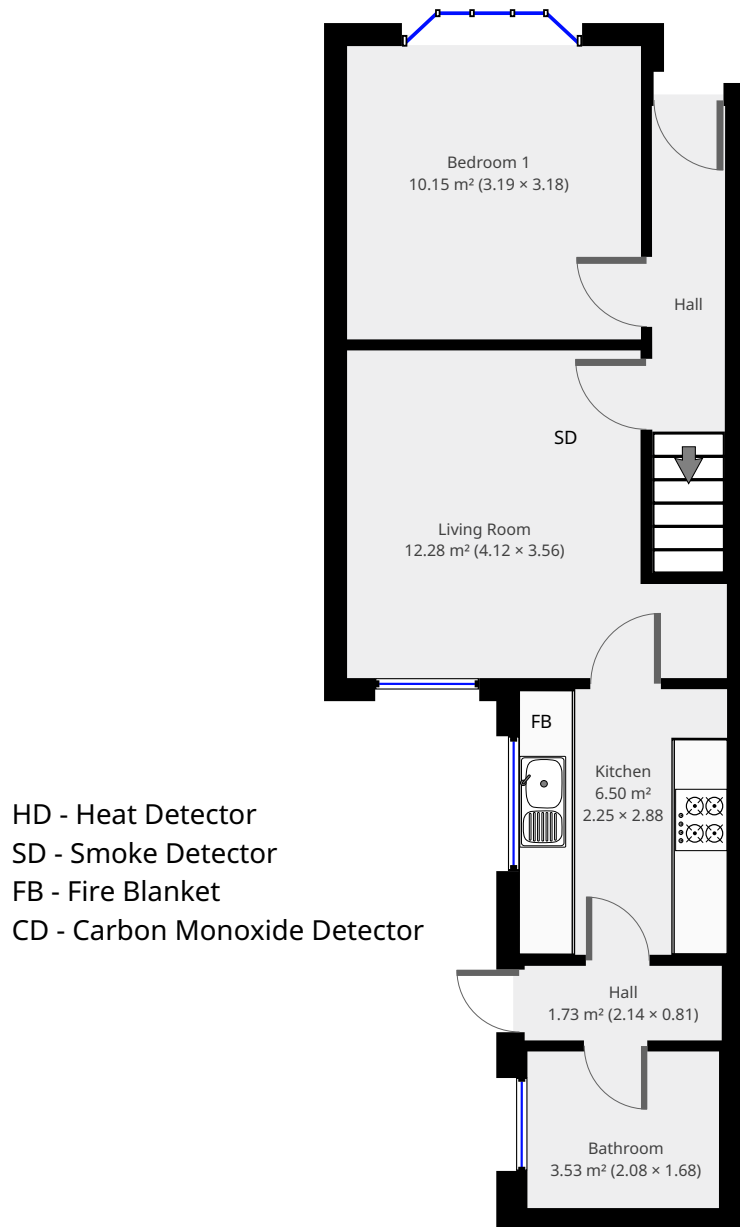

Floor Plan Version 1

3 Virginia Crescent , Hull, England HU5 1PT

Statistics

Area: 84 m²
2 Floors
3 Bedrooms
1 Bathroom

Ground Floor

Floor Plan Version 1

3 Virginia Crescent , Hull, England HU5 1PT

Statistics

Area: 84 m²
2 Floors
3 Bedrooms
1 Bathroom

1st Floor

HD - Heat Detector
SD - Smoke Detector
FB - Fire Blanket
CD - Carbon Monoxide Detector