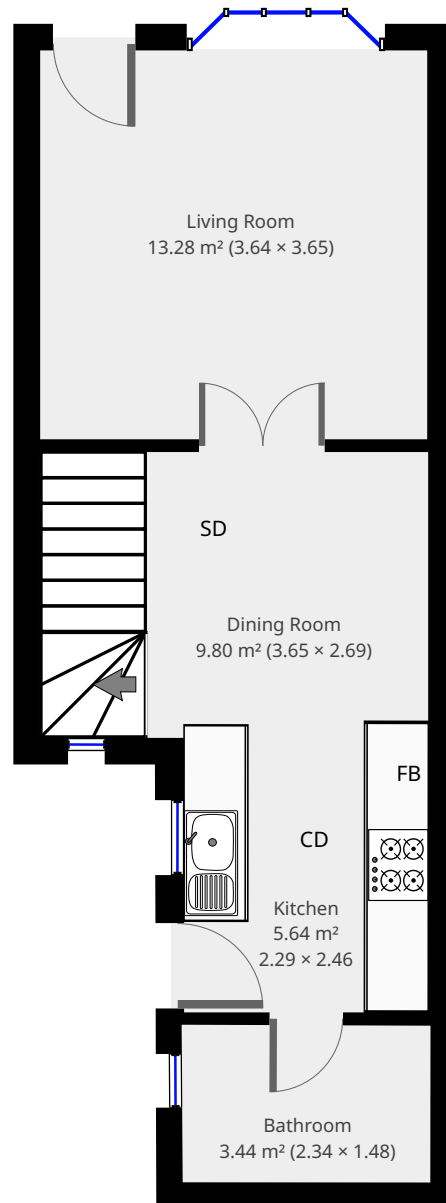

Floor Plan Version 1

10 Ferndale Avenue, Hull, England HU5 2HY

Statistics

Area: 69 m²
2 Floors
2 Bedrooms
1 Bathroom

Ground Floor

HD - Heat Detector
SD - Smoke Detector
FB - Fire Blanket
CD - Carbon Monoxide
Detector

Floor Plan Version 1

10 Ferndale Avenue, Hull, England HU5 2HY

Statistics

Area: 69 m²
2 Floors
2 Bedrooms
1 Bathroom

1st Floor

HD - Heat Detector
SD - Smoke Detector
FB - Fire Blanket
CD - Carbon Monoxide
Detector