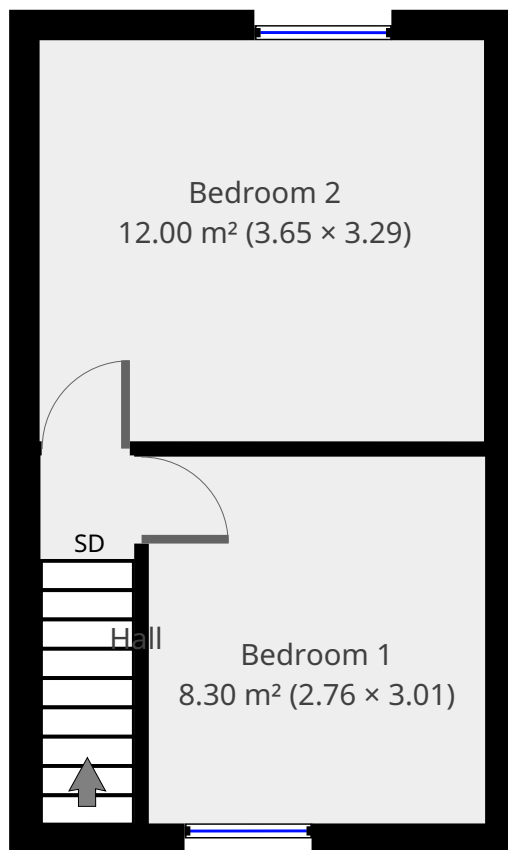

Floor Plan Version 1

10 Ferndale Avenue, Hull, England HU5 2HY

Statistics

Area: 69 m²
2 Floors
2 Bedrooms
1 Bathroom

Ground Floor

HD - Heat Detector
SD - Smoke Detector
FB - Fire Blanket
CD - Carbon Monoxide
Detector

Floor Plan Version 1

10 Ferndale Avenue, Hull, England HU5 2HY

Statistics

Area: 69 m²
2 Floors
2 Bedrooms
1 Bathroom

1st Floor

HD - Heat Detector
SD - Smoke Detector
FB - Fire Blanket
CD - Carbon Monoxide
Detector